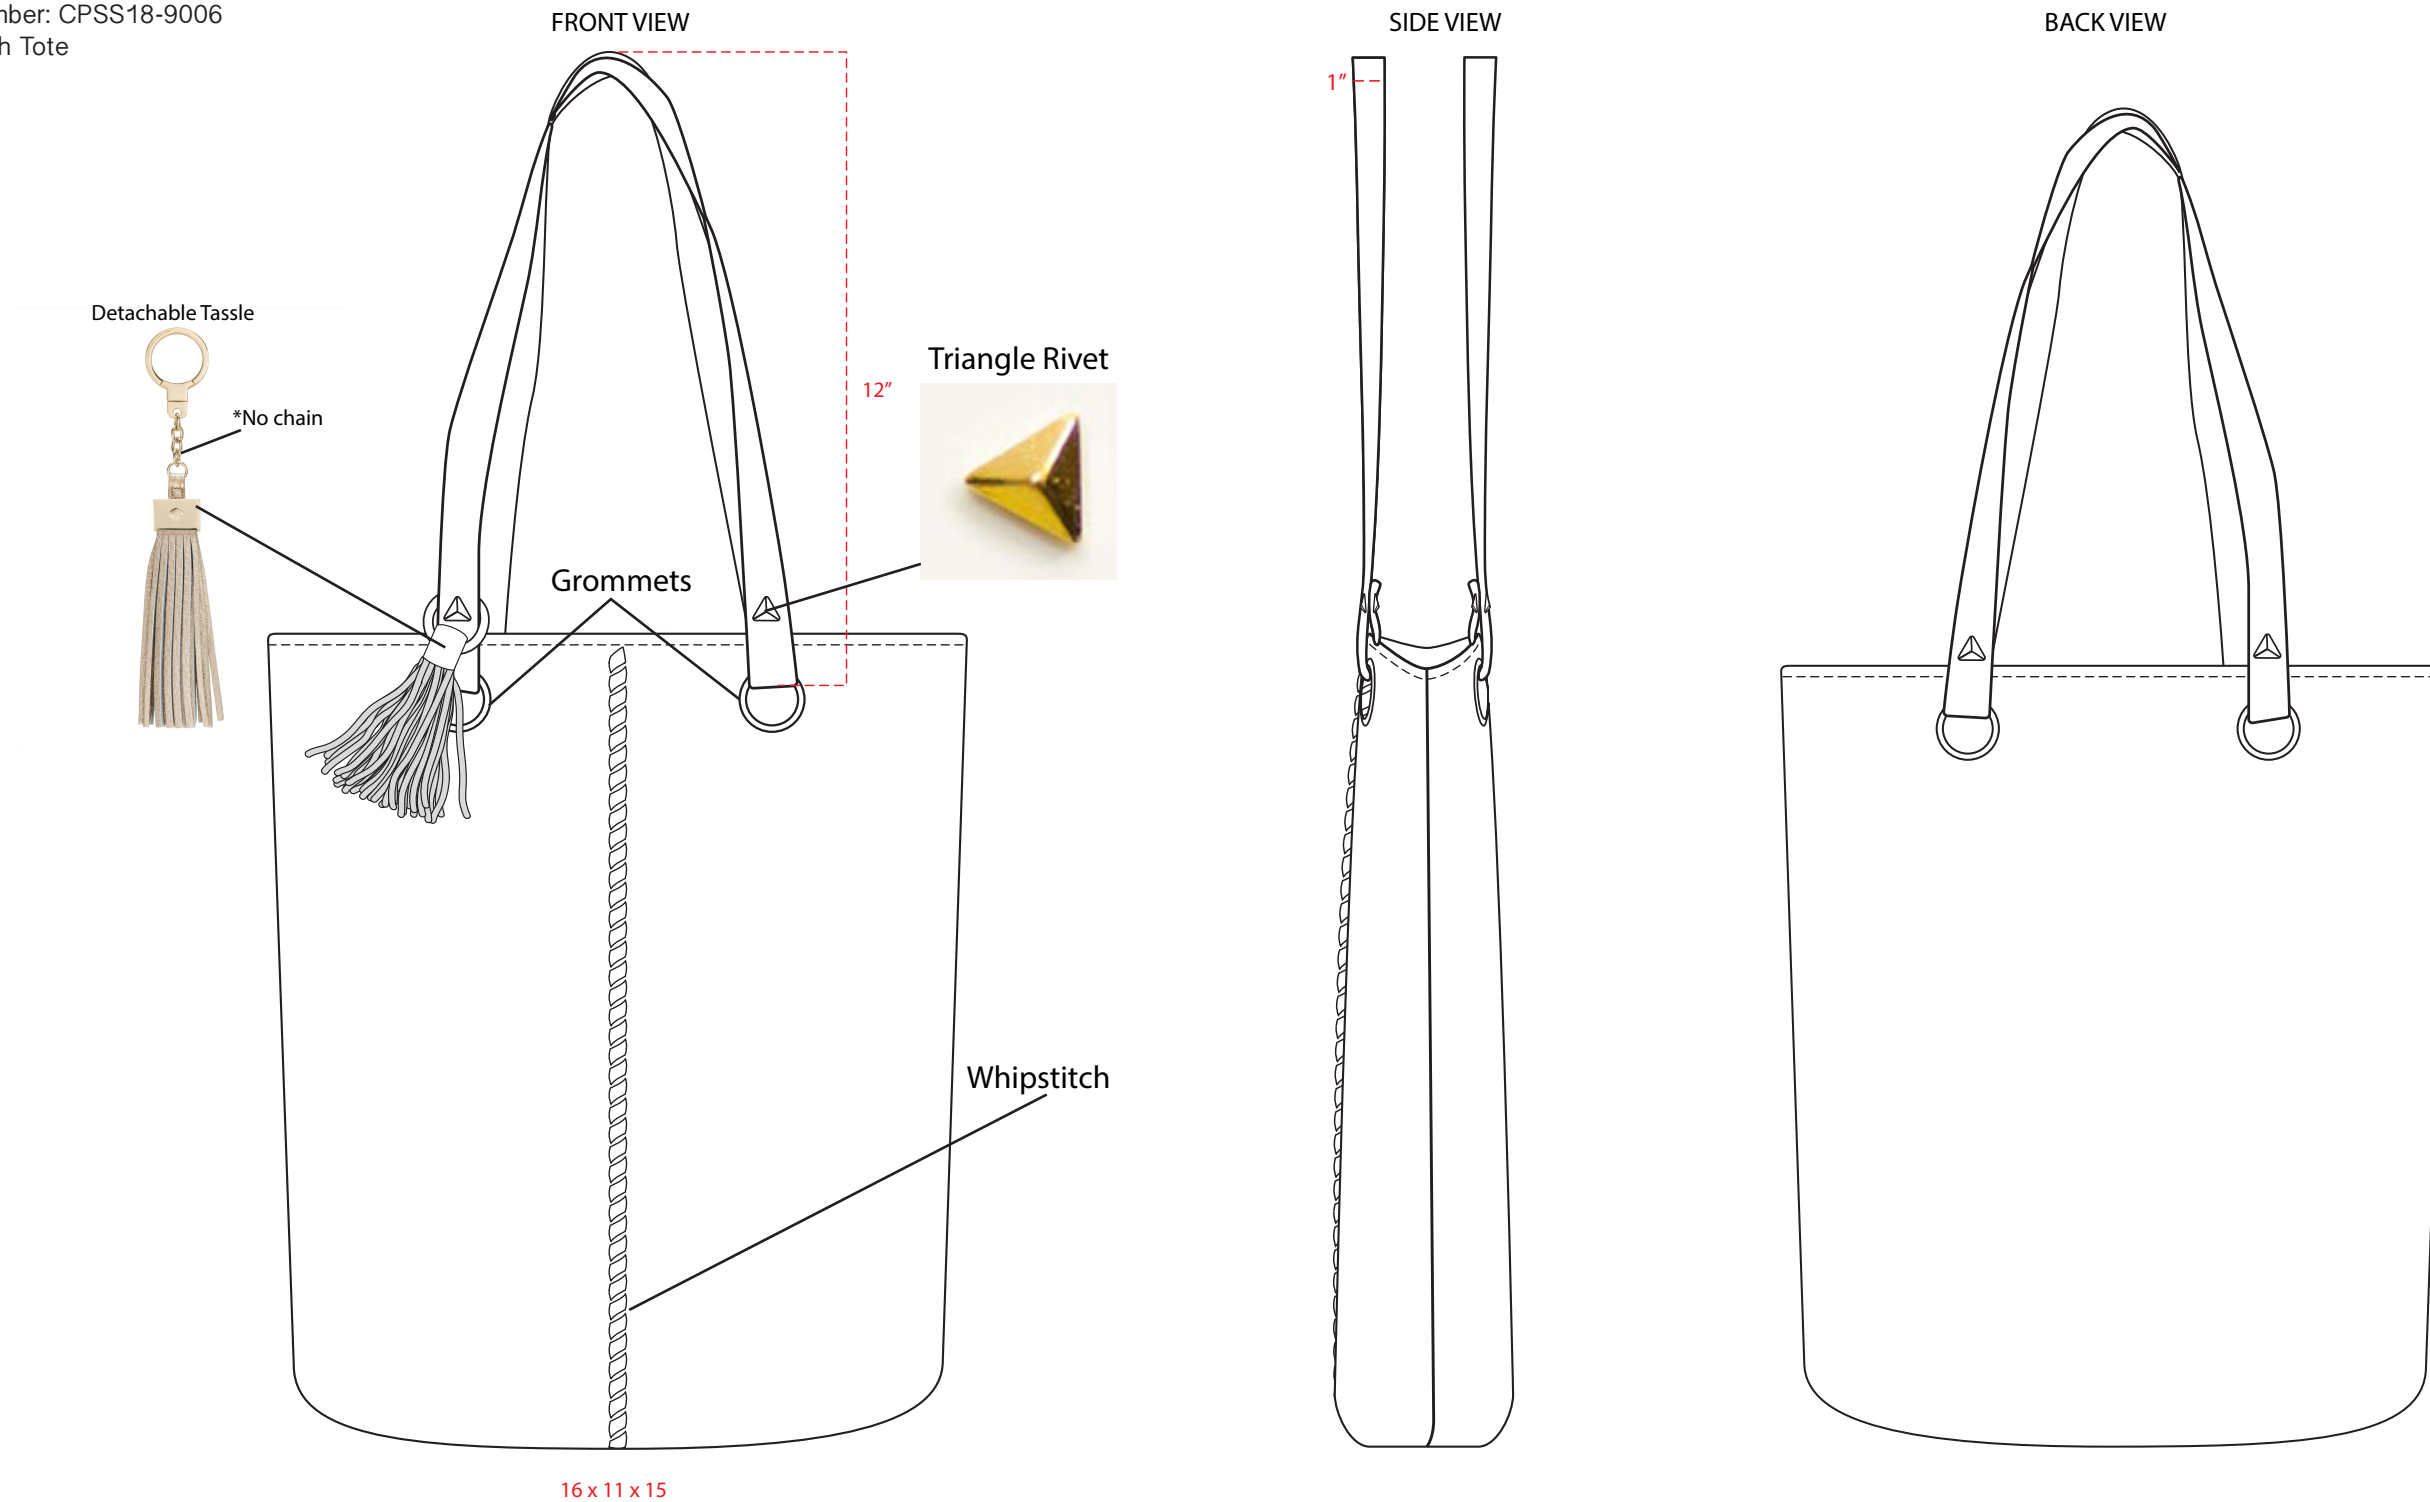

SPRING/ SUMMER 2018  
 Style Number: CPSS18-9006  
 Whipstitch Tote

JAN 25, 2017

Whipstitch reference

Colours and finish reference

**Details**

- \* Lining at back of purse will have credit card pockets
- \* Material will be metallic PU - refer to image for finish and material
- \* Hardware and lining will be DTM to the main colours

**Colours (refer to image)**